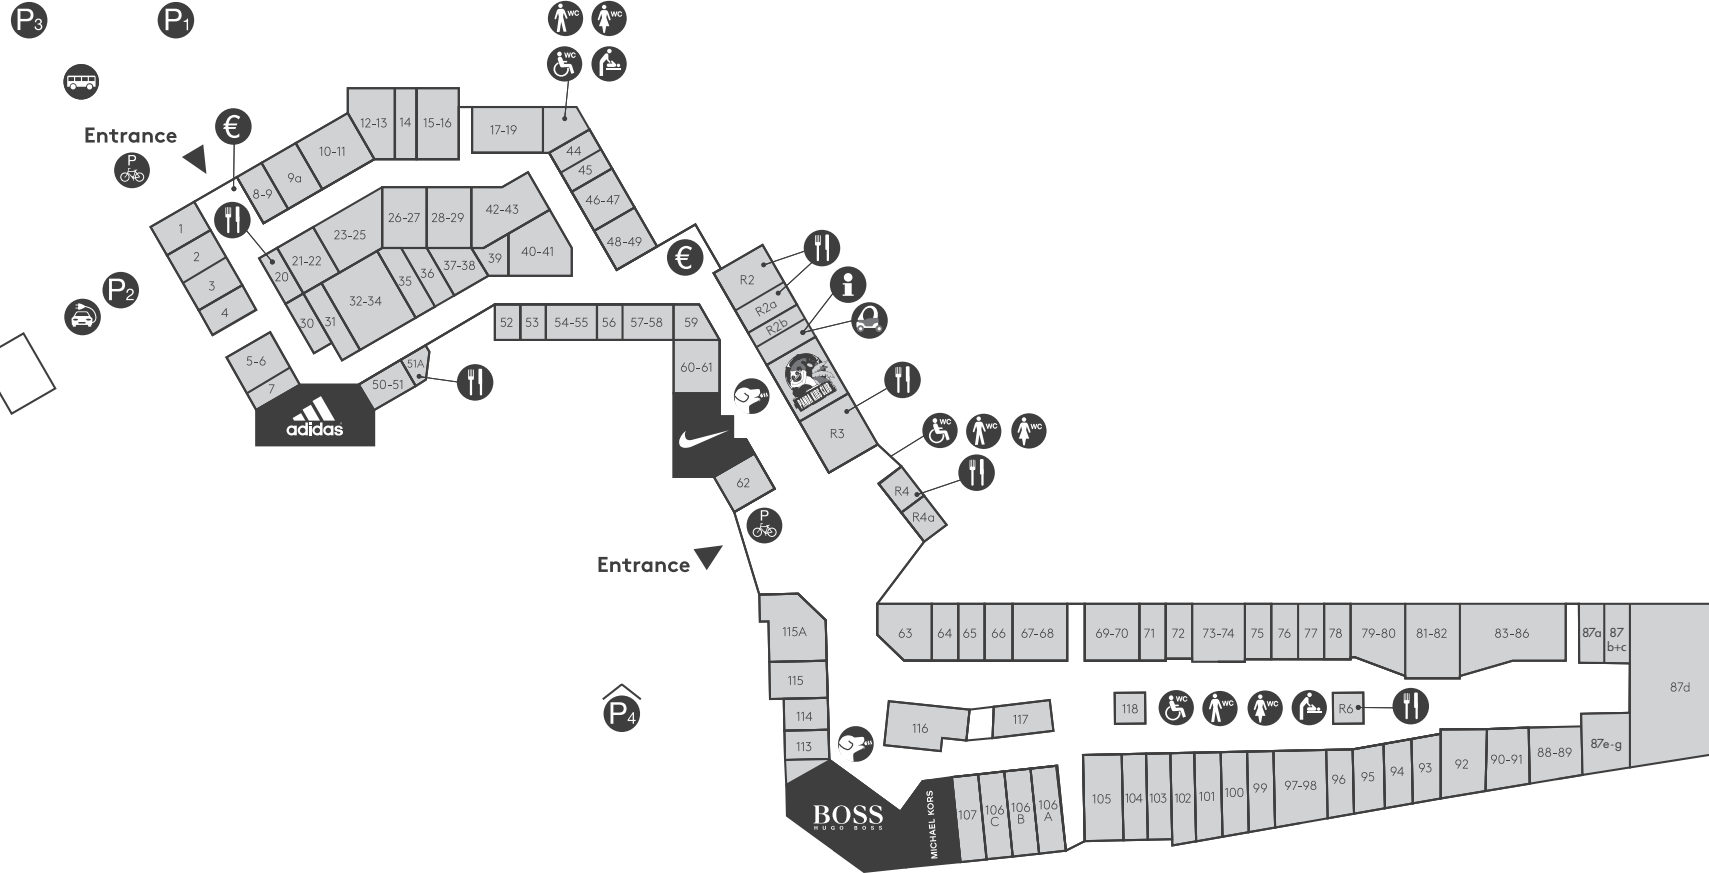

**ОДЕЖДА
FASHION**

Brax	81-82
Calvin Klein Jeans	57-58
Camel Active	31
Daniel Hechter	46-47
Desigual	115
Diesel	116
Escada	92
Esprit	83-86
Fossil	63
G-Star	94
Gant	69-70
Geox	59
Guess	97-98
Hallhuber	21-22
Hugo Boss	110-112
Joop/Strellson	87d
Karl Lagerfeld	107
Lacoste	115a/b
Levi's	60-61
Marc O'Polo	40-41
Marvelis	106c
Mustang	73-74
Napapijri	54-55
Olymp	3
Only	87e-g
René Lezard	12-13
Replay	79 - 80
Seidensticker/ Jacques Britt	8-9
Scotch&Soda	104
Stefanel	66
Strenesse	48-49
Superdry	105
Tom Tailor	23-25
Tommy Hilfiger	32-34

**ОБУВЬ И АКСЕССУАРЫ
OBUWIE I AKCESORIA**

Adidas	7a
Asics	101
Bruno Banani	95
Calvin Klein Jeans	57-58
Clarks	42-43
Crocs	4
Daniel Hechter	46-47
Desigual	115
Diesel	116
Escada	92
Esprit	83-86
Fossil	63
Geox	59
G.K. Mayer	65
Guess	97-98
Hallhuber	21-22
Hugo Boss	110-112
Joop/Strellson	87d
Kunert	1
Lacoste	115a/b
Levi's	60-61
Liebeskind Berlin	117
Lloyd Shoes	17-19
Marc O'Polo	40-41
Michael Kors	108-109
Mustang	73-74
Navyboot	106a
New Balance	87 b/c
Nike	61a
René Lezard	12-13
Skechers	100
Stefanel	66
Strenesse	48-49
Timberland	67-68
Tom Tailor	23-25

Tommy Hilfiger	32-34
Under Armour	10-11
UGG	2-3
ЮВЕЛИРНЫЕ ИЗДЕЛИЯ И ЧАСЫ BIŻUTERIA I ZEGARKI	
Fossil	63
Gold Dock	52
Michael Kors	108 - 109
Sunglasses by Pfenndt Optic	76
Sunglass Hut	9a

Swarovski	14
Watch Station	113
ДЕТСКИЕ ТОВАРЫ MODA DLA DZIECI	
Adidas	7a
Gant	69-70
Geox	59
Golfino	71
K.I.D.S.	5-6
Nike	61a
Timberland	67-68

Tom Tailor Kids	72
ТОВАРЫ ДЛЯ СПОРТА И ОТДЫХА SPORT I REKREACJA	
Adidas	7a
Asics	101
Billabong	103
Bogner	90-91
Camel Active	31
Columbia	78
Falke	50-51
Golfino	71

Jack Wolfskin	88 - 89
New Balance	87 b/c
Nike	61a
Northland	35
O'Neill	64
The North Face	99
Timberland	67-68
Under Armour	10-11
Wellensteyn	93
НИЖНЕЕ БЕЛЬЕ BIELIZNA	

Bruno Banani	95
Calvin Klein Underwear	56
Falke	50-51
Hunkemöller	75
MEY	96
ДОМ И ПОДАРКИ PREZENTY I WYSTRÓJ WNĘTRZ	
Estella	36
Home & Cook	26-27
Kneipp	118
Lindt	62

USŁUGI • УСЛУГИ

- Toalety
  Туалет
- Przymierzalnie
  Пеленальный столик
- Bankomat
  Банкомат
- Darmowy parking
  Парковка
- Stacja ładowania samochodu
  Зарядка электромобилей
- Informacja
  Информация
- Gastronomia
  Питание и напитки
- Samochodziki dla dzieci
  Детские автомобили
- Klub dla dzieci Panda
  Детский клуб
  <<Панда>>
- Fontanna dla psów
  Питьевой фонтан
  для собак
- Stojak na rowery
  Велопарковка
- Dworzec autobusowy
  Автобус-шаттл

**ПИТАНИЕ И НАПИТКИ
KAWIARNIE, BARY,
RESTAURACJE**

Asia Cocos	R2
Curry Pom	51a
Frooters	R2b
Häagen-Dazs	R6
illy Caffé	R6
Kamps	R2a
Manner	7
Marché	R4
Nordsee	R3
San Francisco	
Coffee Company	20

Lindt 2	87a
Möve	44
Parfümerie Alina	30
Ravensburger	15-16
Rituals	53
Samsonite	106b
The Body Shop	114
Villeroi & Boch	28-29
WMF	77
Zwilling	45